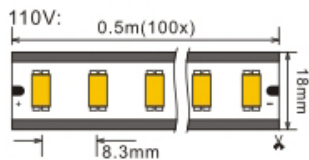

FOCUS ON LED STRIP LIGHTING

- HIGH CRI LED
- COLOR CONSISTENCY
- HIGH EFFICACY
- COLOR PURITY

High Voltage Series

Flexible led strip

5730 110V/220V

120LEDs/m 14w/m

3000K 4000K 6000K

AC/DC plug incl

Low
Decay

Long
Lifespan
>35000 hrs

3
YEAR

Part No.	LED/m	Volt(DC)	CRI (Ra)	W/WW(K)	Power ± 5%	lm/m ± 5%	IPXX
LC120-HV5730-W/WW	120	110V 220V	60-80	6500 4500 3500 2700	14W/M	1835	IP67