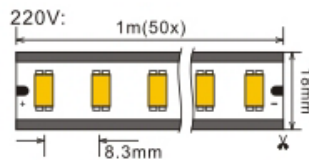

FOCUS ON LED STRIP LIGHTING

- •HIGH CRI LED
- •COLOR CONSISTENCY
- •HIGH EFFICACY
- •COLOR PURITY

High Voltage Series

Flexible led strip

5730 110V/220V

120LEDs/m 14w/m

3000K   4000K   6000K